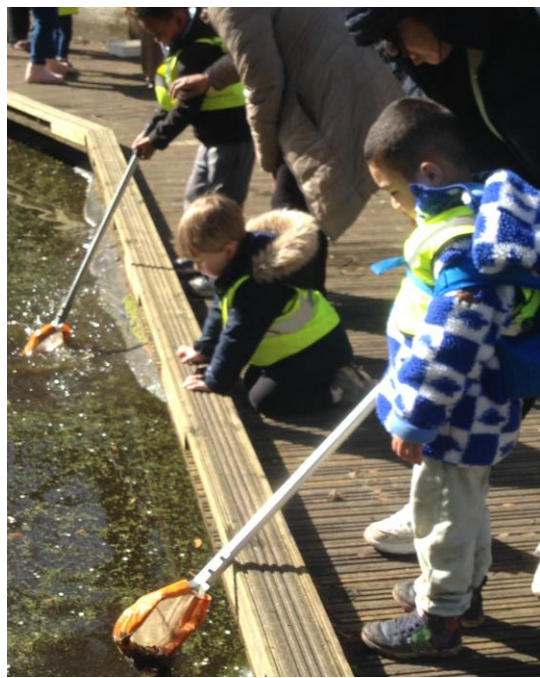

Which creatures did you find in the pond?